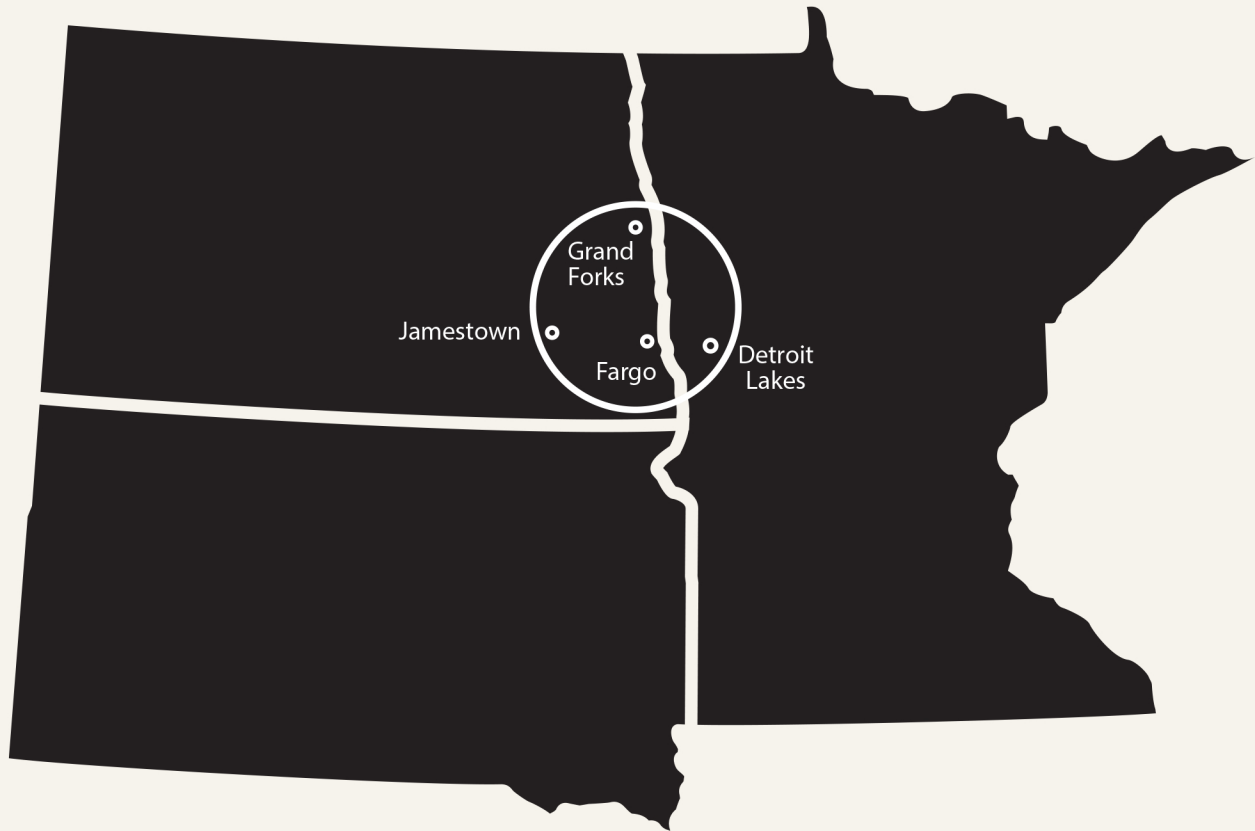

104.7 DUKE FM COVERAGE MAP

104.7 **100,000** **24**
MHz **WATTS** **hours daily**

DUKE FM doesn't play by the rules. DUKE breaks the mold with a unique mix of tested songs from the 80's and 90's and tips his hat to such icons as George, Waylon and Willie. 104.7 DUKE FM plays hit country music from the '80s, '90s & 2000's - the musicians that made country music popular such as Diamond Rio, Garth Brooks, Shania Twain, Dolly Pardon, Alan Jackson, Tim McGraw & more. 104.7 DUKE FM brings back the "golden era" of country music that Fargo-Moorhead radio listeners have been telling us they miss.